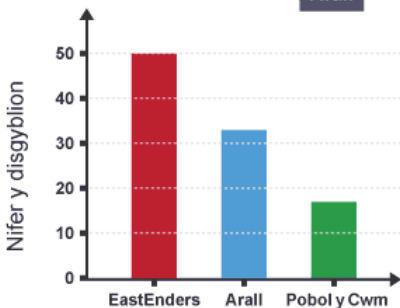

Termau Bl.8R Uned 4 Trafod Data

Arwahanol	Discrete
Di-dor	Continuous
Graff Amllder	Frequency Diagram
Siart Cylch	Pie Chart
Onglydd	Protractor
Cwmpawd	Compass
Dehongli	Interpret
Arddangos	Display
Graff Gwasgariad	Scatter Graph
Llinell Ffit Orau	Line of best fit
Graff Trawsnewid	Conversion Graph
Tabl 2 ffordd	2 Way Table
Tebygolrwydd	Probability
Cyfrifo	Calculate
Digwyddiad	Event
Cymedr	Mean
Canolrif	Median
Modd	Mode
Amrediad	Range

	Like Skateboards	Do Not Like Skateboards	Totals
Like Snowmobiles	80	25	105
Do not like Snowmobiles	45	10	55
Totals	125	35	160